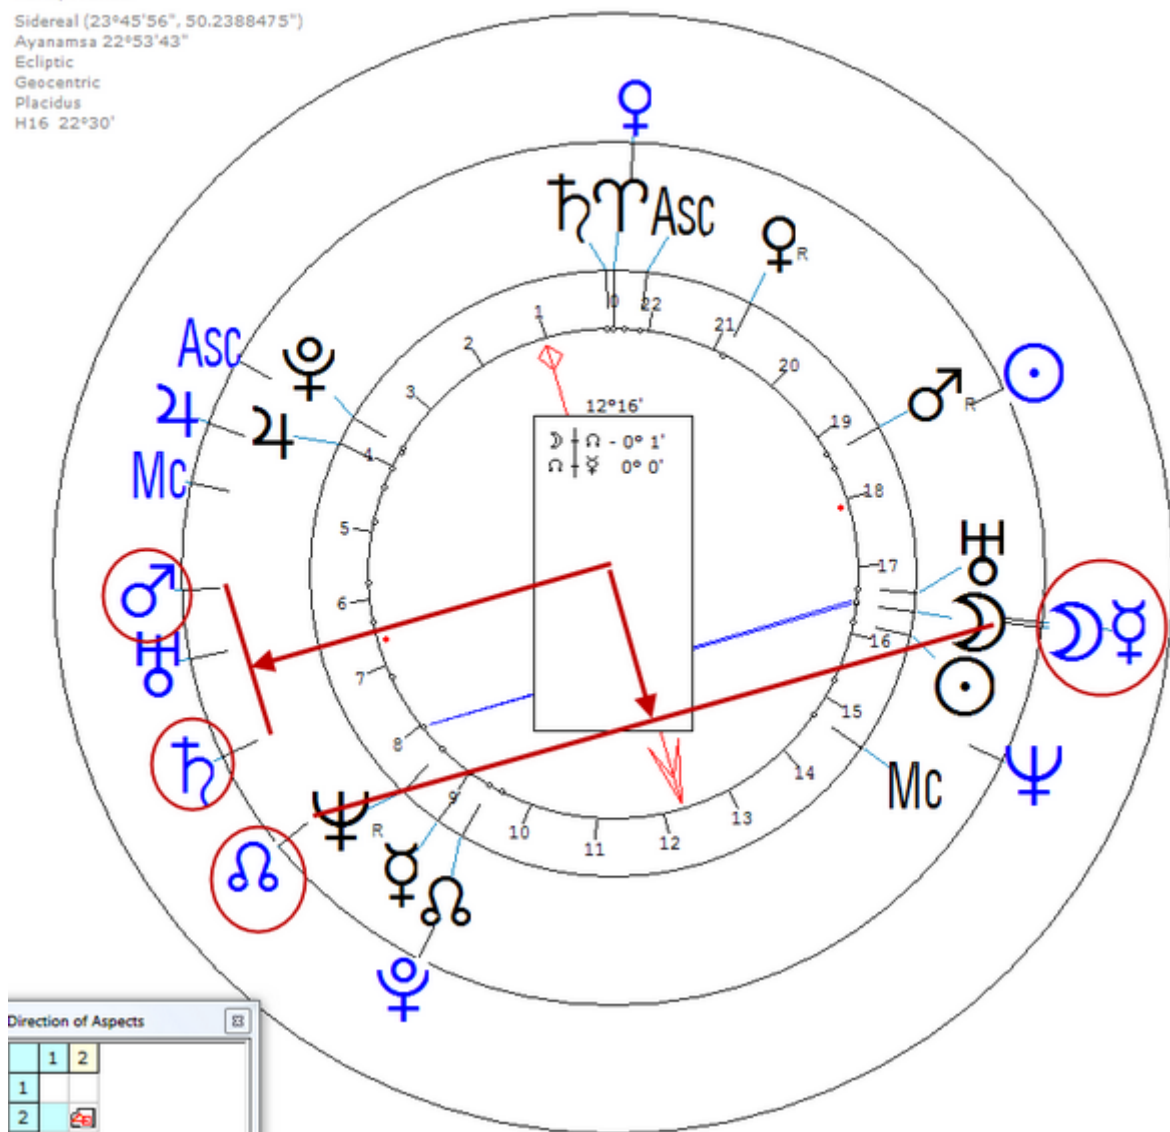

Russier, Gabrielle

29 April 1937 at 20:30 (= 8:30 PM)Paris Arrondissement 14, France,
48n4959, 2e1936

French teacher.

<https://www.astro.com/astro-databank/Russier,_Gabrielle>

Death by Suicide 1 September 1969

Progressed Lunar Return (Harmonic 16)

Lunar ♀/♌ = Lunar ♀/♌ = Lunar ♂/♈

Russier, Gabrielle

29 April 1937 Thu 20:30 (GMT+1) 48n52 2e20
Paris, France

Sidereal (23°45'56", 50.2388475")
Ayanamsa 22°53'43"
Ecliptic
Geocentric
Placidus
H16 22°30'